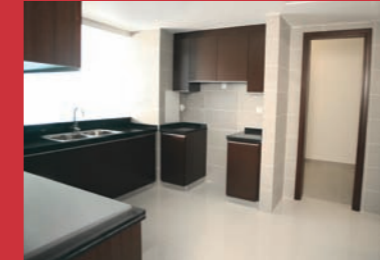

Apartment Type D

2 Bedrooms 104 Sqm (1,119 SqFt)

Apartment Type E

2 Bedrooms 109 Sqm (1,173 SqFt)

Marina Heights Towers

As of February, 2010.

Sample Images

Floor Lobby

Living area

Bedroom

Kitchen

Bathroom

Bathroom

Marina Heights II

Marina Square - Al Reem Island

Be a part of
The Ultimate Lifestyle