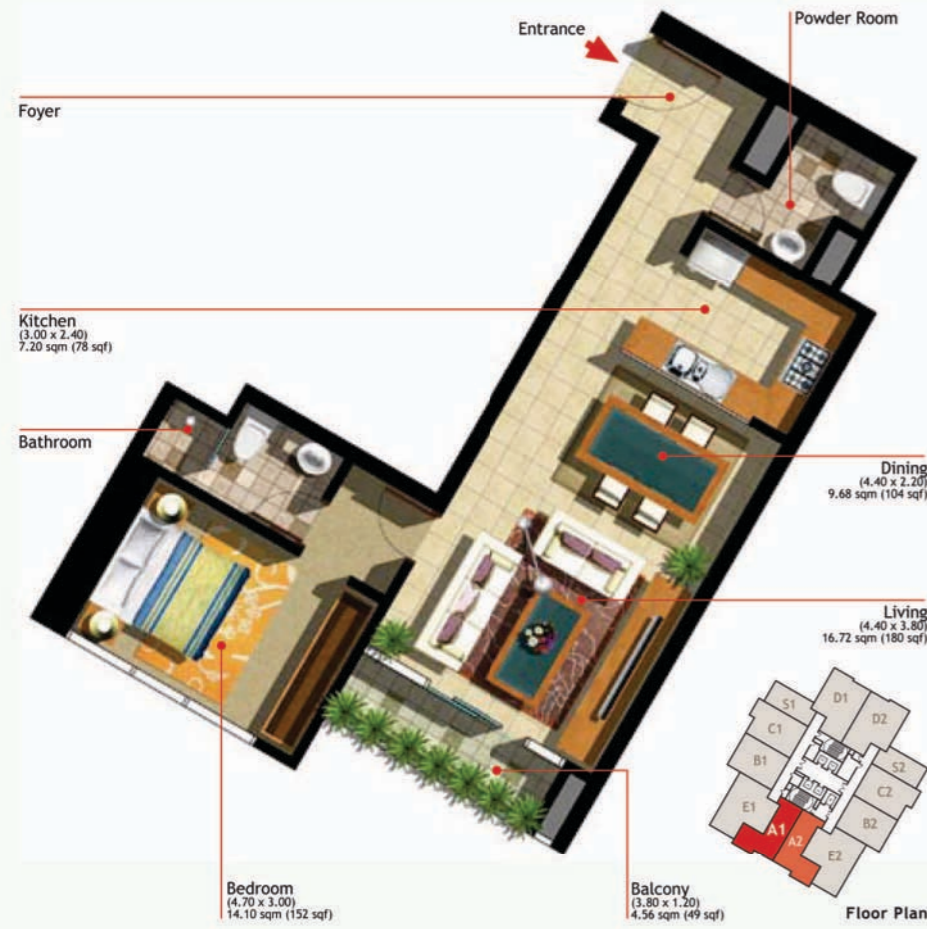

Apartment Type D

2 Bedrooms 104 Sqm (1,119 SqFt)

Apartment Type E

2 Bedrooms 109 Sqm (1,173 SqFt)

Marina Heights Towers

As of February, 2010.

Sample Images

Floor Lobby

Living area

Bedroom

Kitchen

Bathroom

Bathroom

Marina Heights II

Marina Square - Al Reem Island

Be a part of
The Ultimate Lifestyle

Toll Free: 800 PROFILE
Tel: +971 2 63 555 00
Fax: +971 2 63 555 11
Email: info@profilegroup.ae
www.profilegroup.ae

Apartment Type A

1 Bedroom 81 Sqm (872 SqFt)

Apartment Type B

1 Bedroom 81 Sqm (872 SqFt)