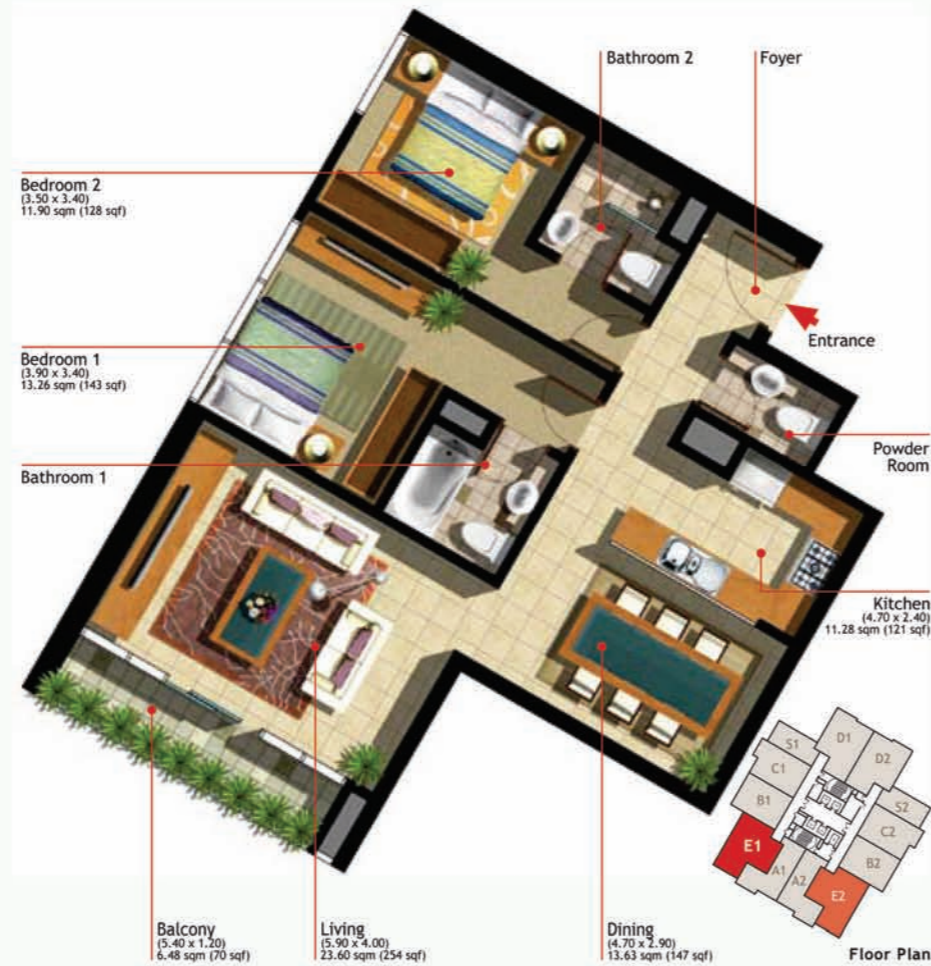

Apartment Type D

2 Bedrooms 104 Sqm (1,119 SqFt)

Apartment Type E

2 Bedrooms 109 Sqm (1,173 SqFt)

Marina Heights Towers

As of February, 2010.

Sample Images

Floor Lobby

Living area

Bedroom

Kitchen

Bathroom

Bathroom

Marina Heights II

Marina Square - Al Reem Island

Be a part of
The Ultimate Lifestyle