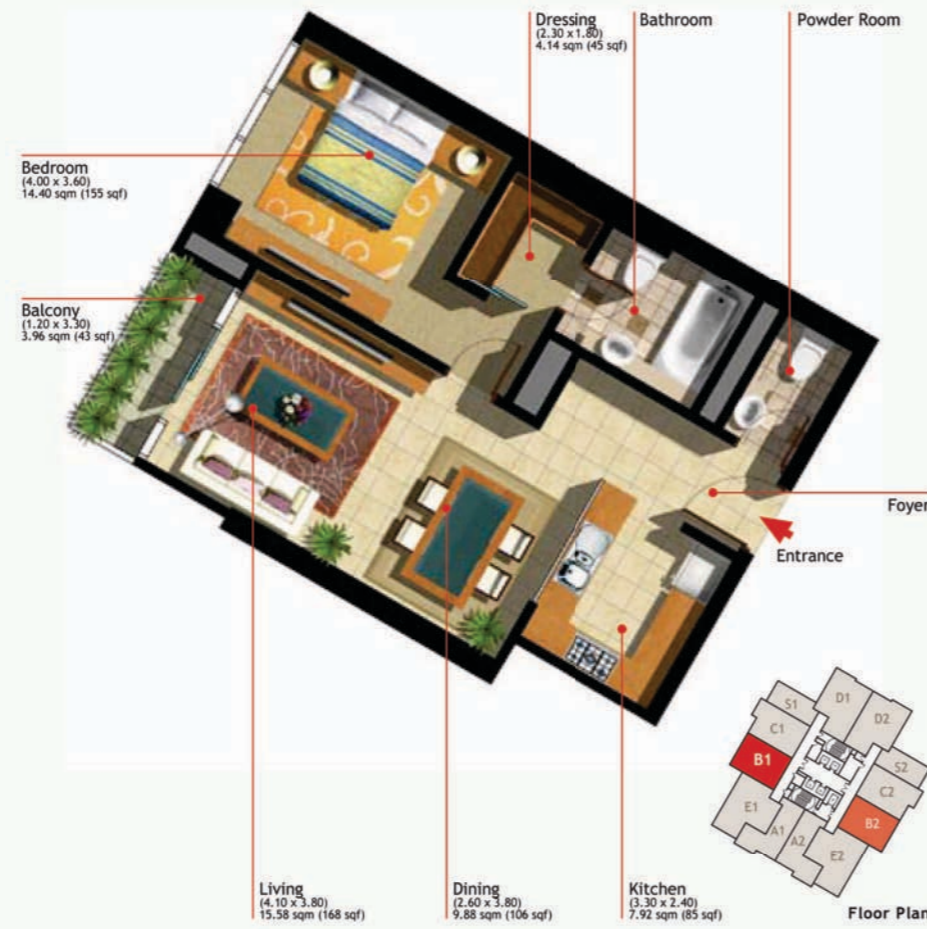

Apartment Type D

2 Bedrooms 104 Sqm (1,119 SqFt)

Apartment Type E

2 Bedrooms 109 Sqm (1,173 SqFt)

Marina Heights Towers

As of February, 2010.

Sample Images

Floor Lobby

Living area

Bedroom

Kitchen

Bathroom

Bathroom

Marina Heights II

Marina Square - Al Reem Island

Be a part of
The Ultimate Lifestyle

Toll Free: 800 PROFILE
Tel: +971 2 63 555 00
Fax: +971 2 63 555 11
Email: info@profilegroup.ae
www.profilegroup.ae

Apartment Type A

1 Bedroom 81 Sqm (872 SqFt)

Apartment Type B

1 Bedroom 81 Sqm (872 SqFt)

Apartment Type C

1 Bedroom 85 Sqm (915 SqFt)

Apartment Type S

Studio Unit 48 Sqm (517 SqFt)